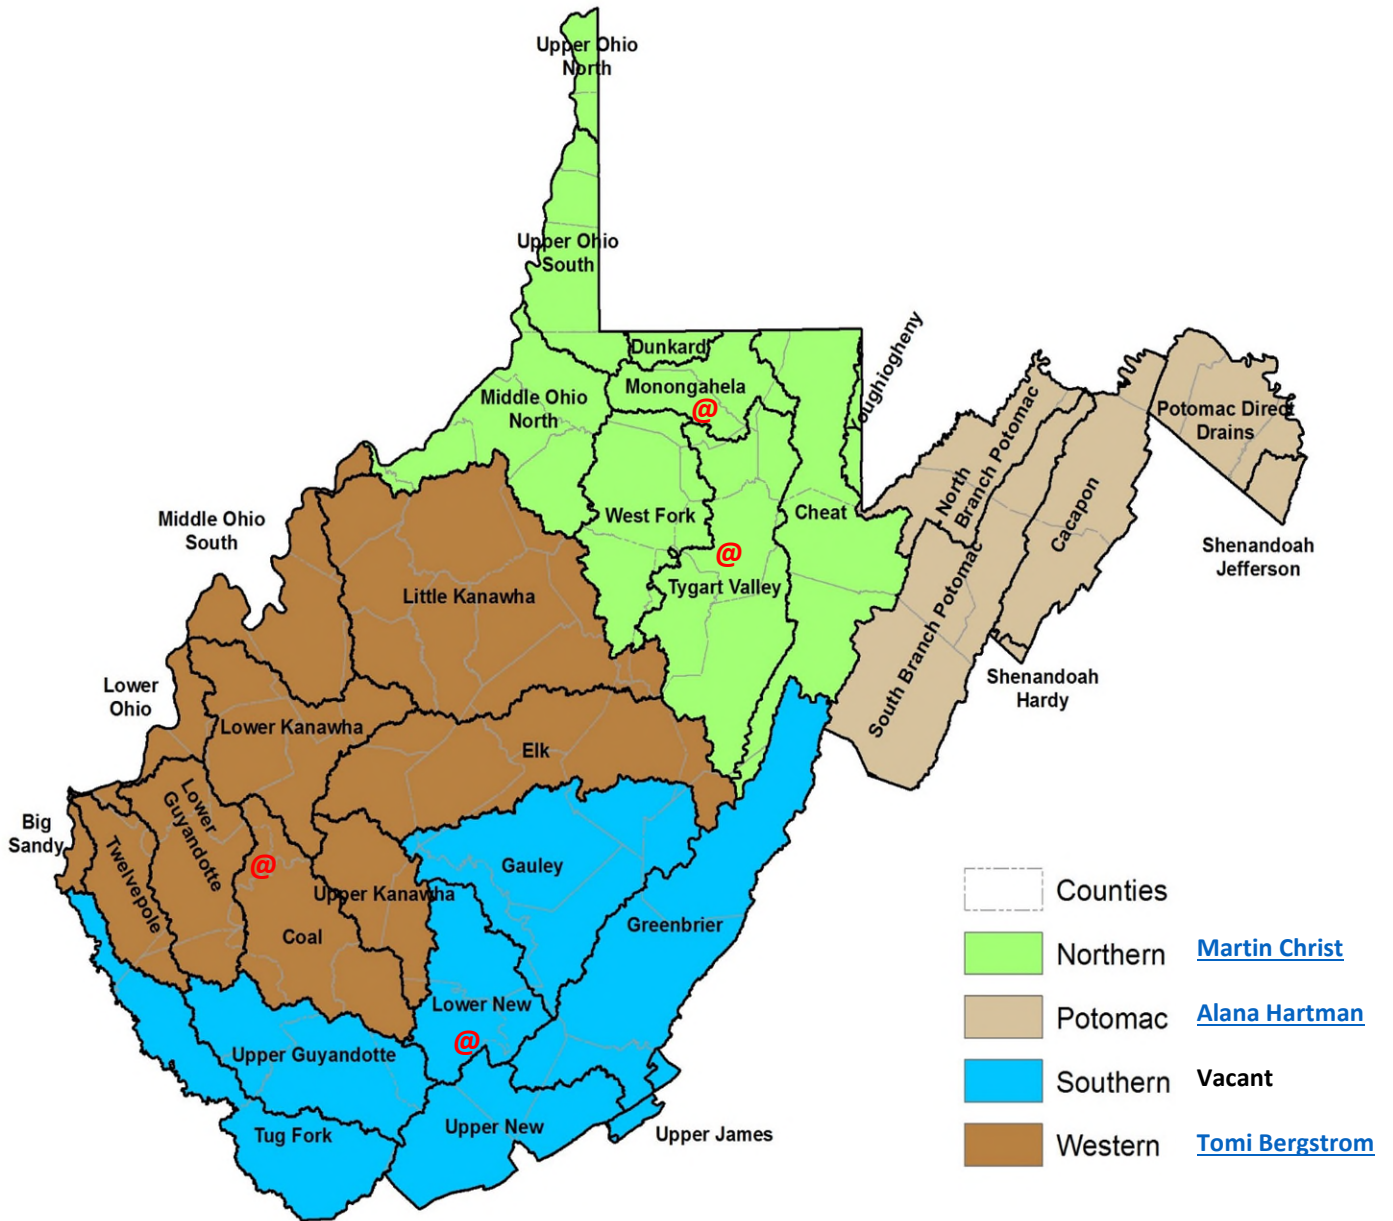

WIB's Basin Coordinators and Watershed Pilot Program watershed groups

WPP groups @	Watershed-based plans
Coal River Group	Lower Coal River
Friends of Deckers Creek	Deckers Creek
Piney Creek Watershed Association	Piney Creek
Save the Tygart Watershed Association	Sandy Creek – Roaring Creek – Beaver Creek